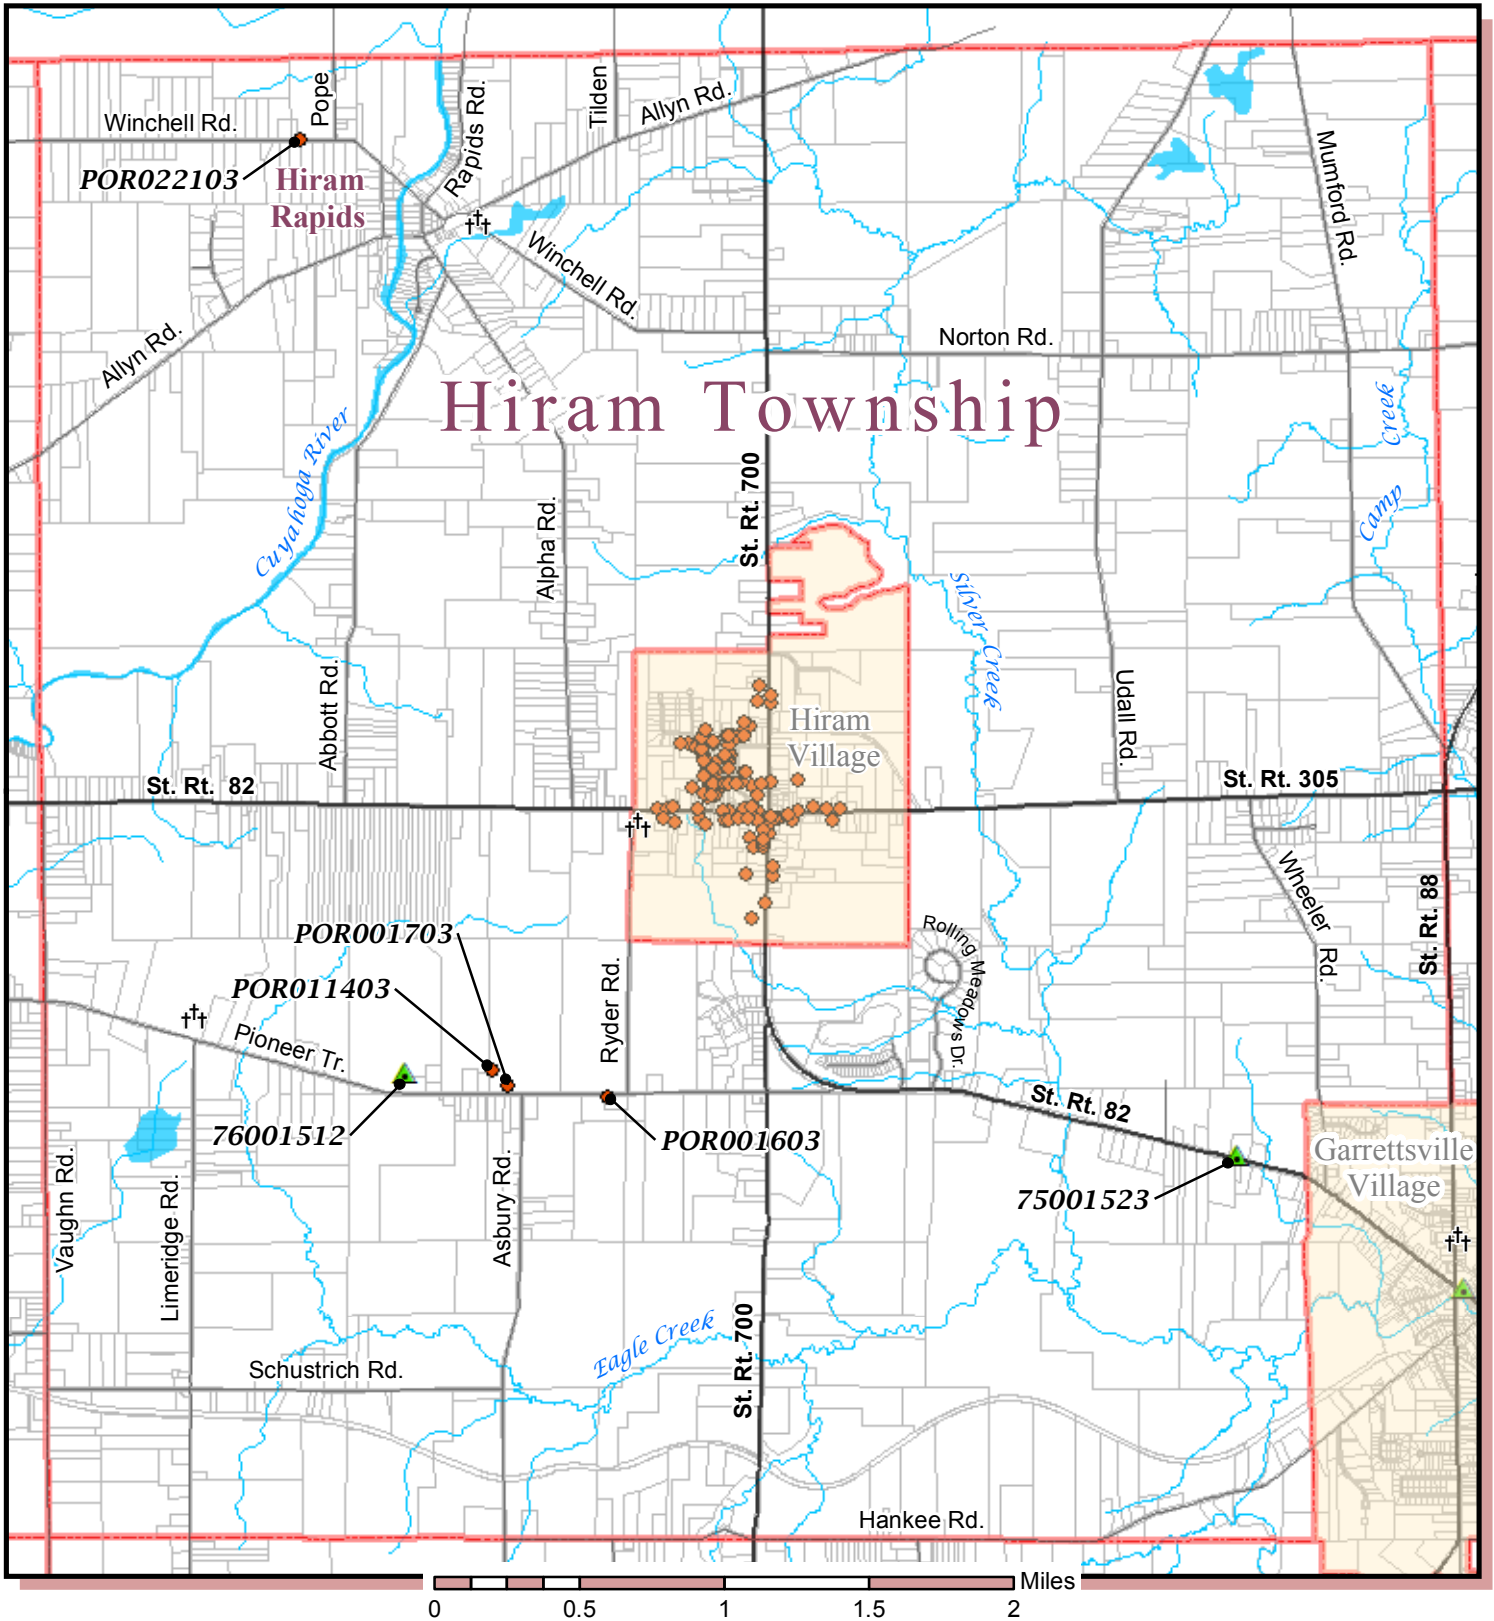

Ohio Historic Inventory Sites

OHIO HISTORIC INVENTORY # ●	NAME	ADDRESS	▲ NATIONAL REGISTER #	NAME
POR001603	A C Ryder House	6655 Pioneer Trail	75001523	Ellenwood House
POR001703	Jason Ryder Farm	6401 Pioneer Trail	76001512	John Johnson Farm
POR011403	Mormon Church/Johnson House & Farm	6203 Pioneer Trail		
POR022103	Jeremiah Crafts House	Winchell Rd		

Source: Roads, parcels, Portage County GIS Dept., Jan 2012;
 Political boundary updated, Portage County Regional Planning Commission, June 2012;
 Ohio Historic Inventory, 2005.