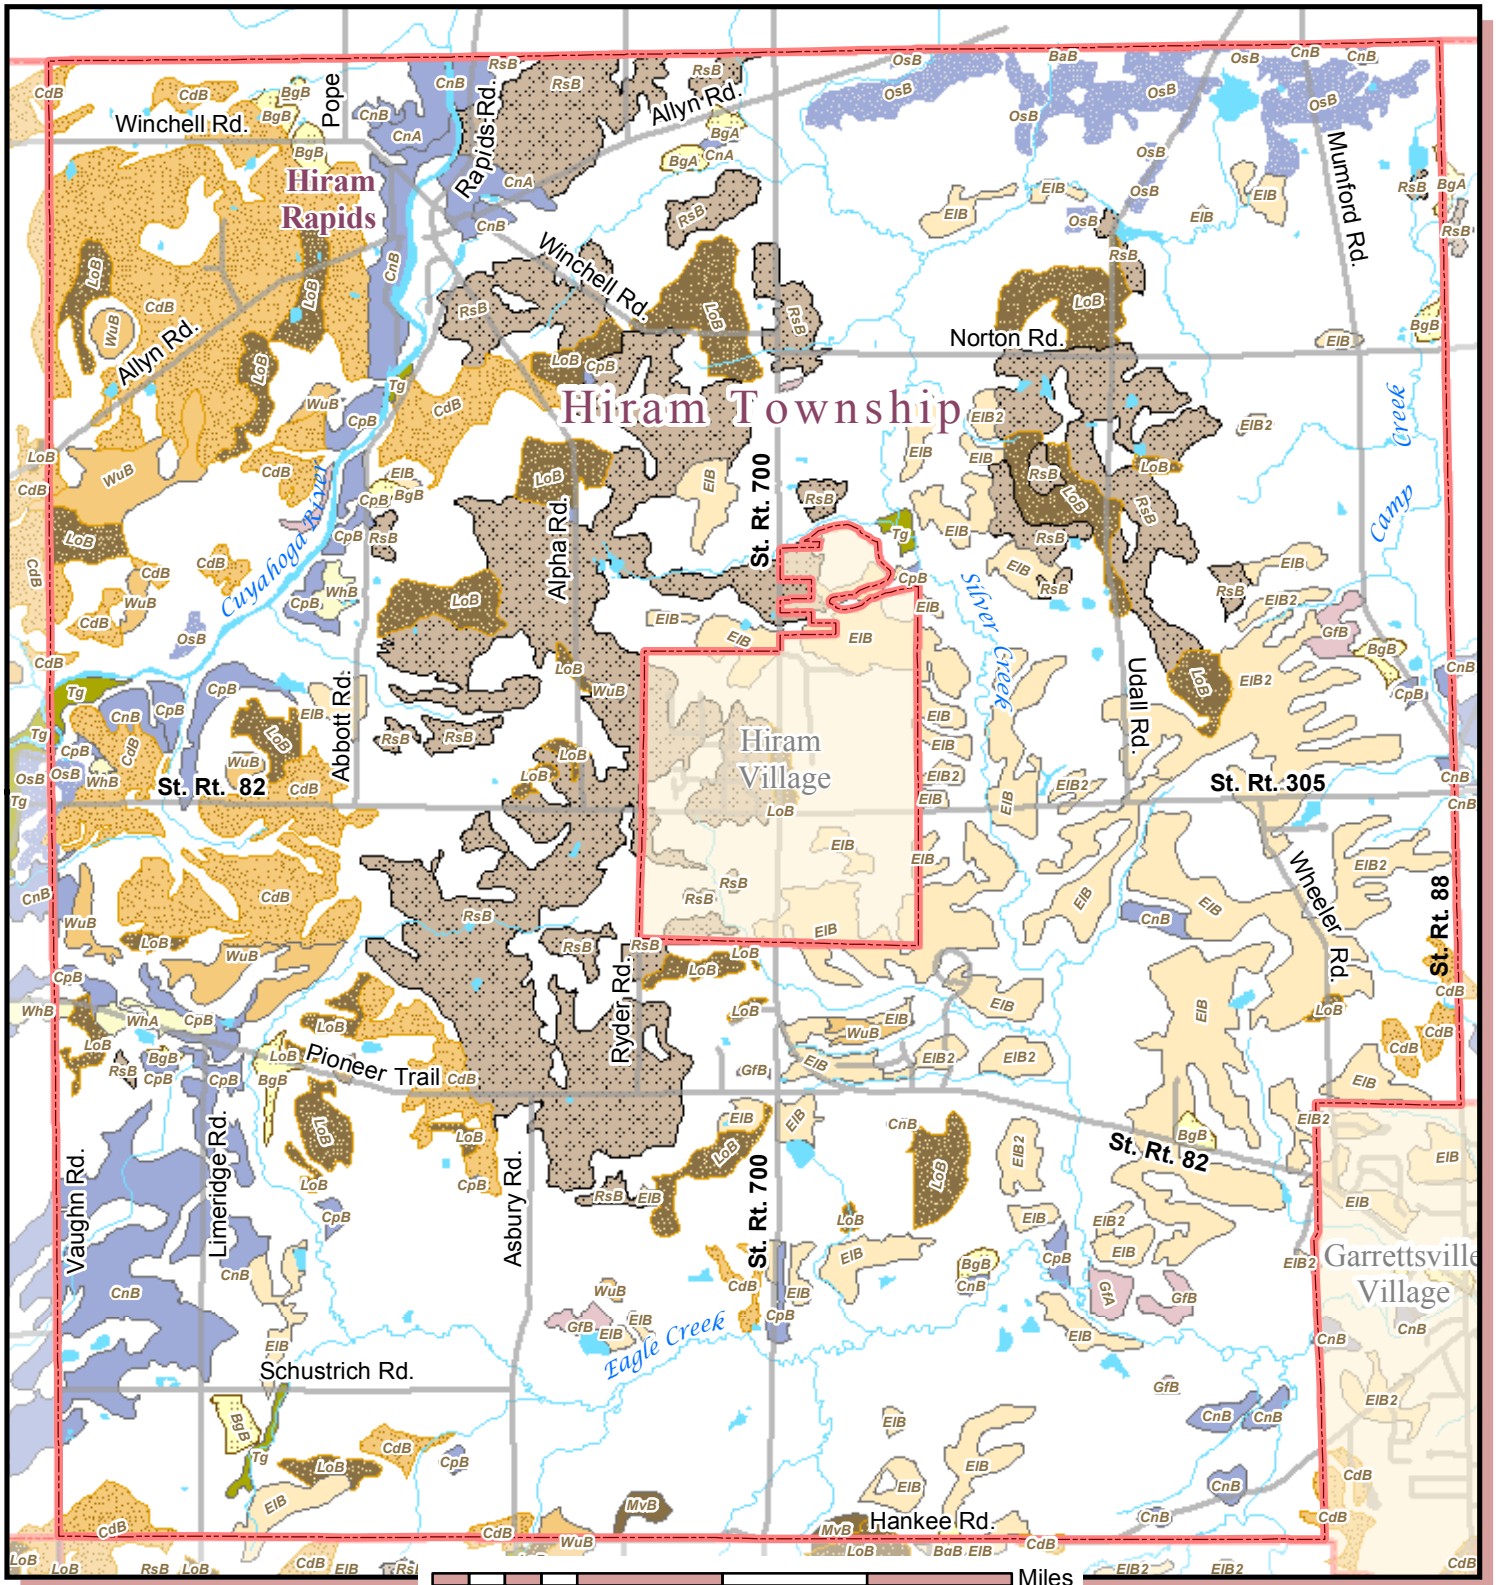

Prime Farmland

- | | | |
|---------------------|-----------------------|--------------------|
| Ellsworth silt loam | Loudonville silt loam | Tioga loam |
| Canfield silt loam | Mitiwanga silt loam | Bogart silt loam |
| Wooster silt loam | Chili soils | Wheeling silt loam |
| Trumbull silt loam | Oshtemo sandy loam | |
| Rittman silt loam | Glenford silt loam | |

Soil symbols provided in Appendix.

Source: Roads, parcels, Portage County GIS Dept., Jan 2012; Soils, SSURGO digital soils, 2006.

November 2012