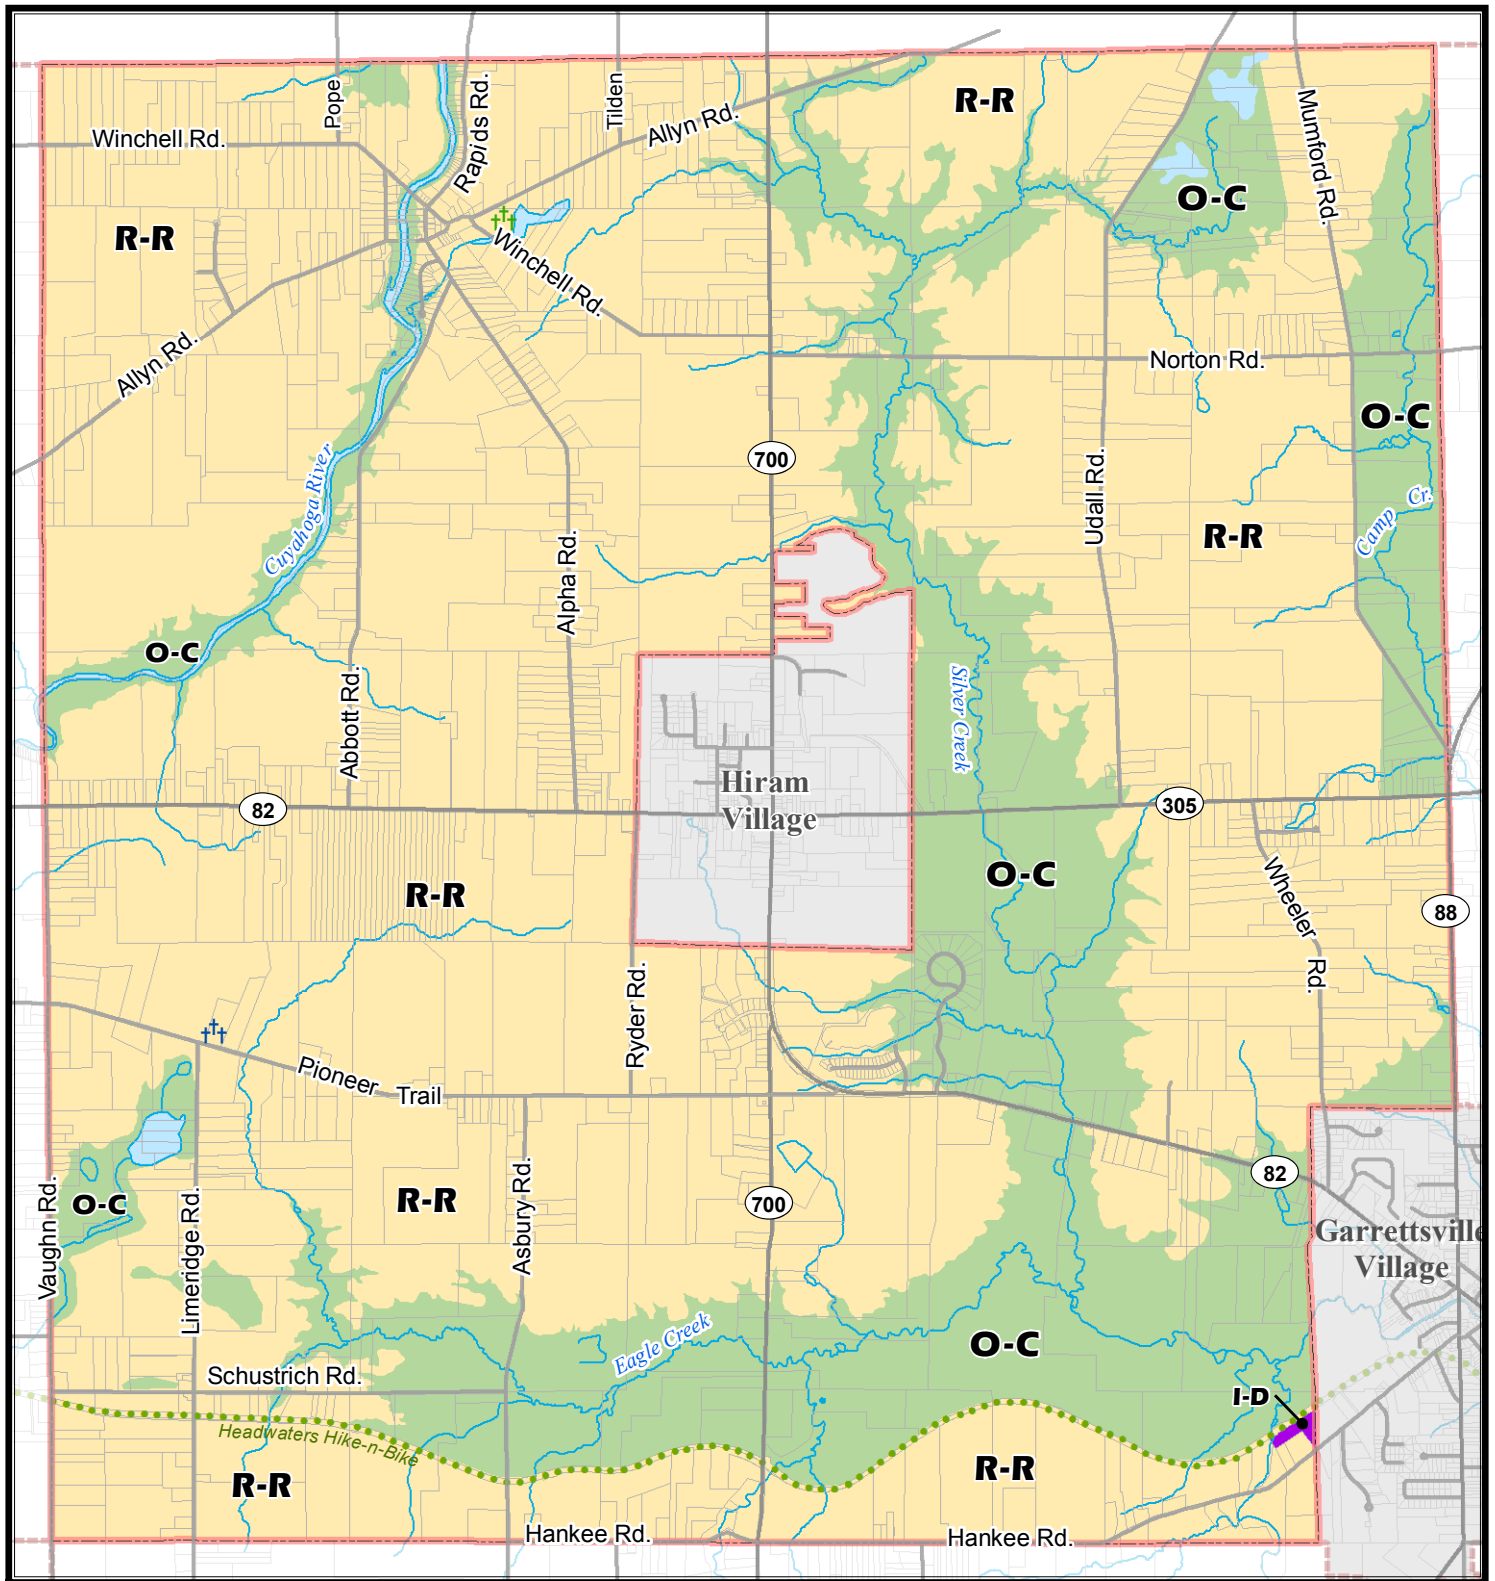

# Hiram Township Zoning Districts

- O-C Open Space & Conservation
- I-D Industrial
- R-R Rural Residential

Source: Hiram Township Zoning 2007;  
 Political boundaries, roads, parcels - Portage County GIS, Jan 2014;  
 Headwaters trail - Portage County Regional Planning Commission, 2014.